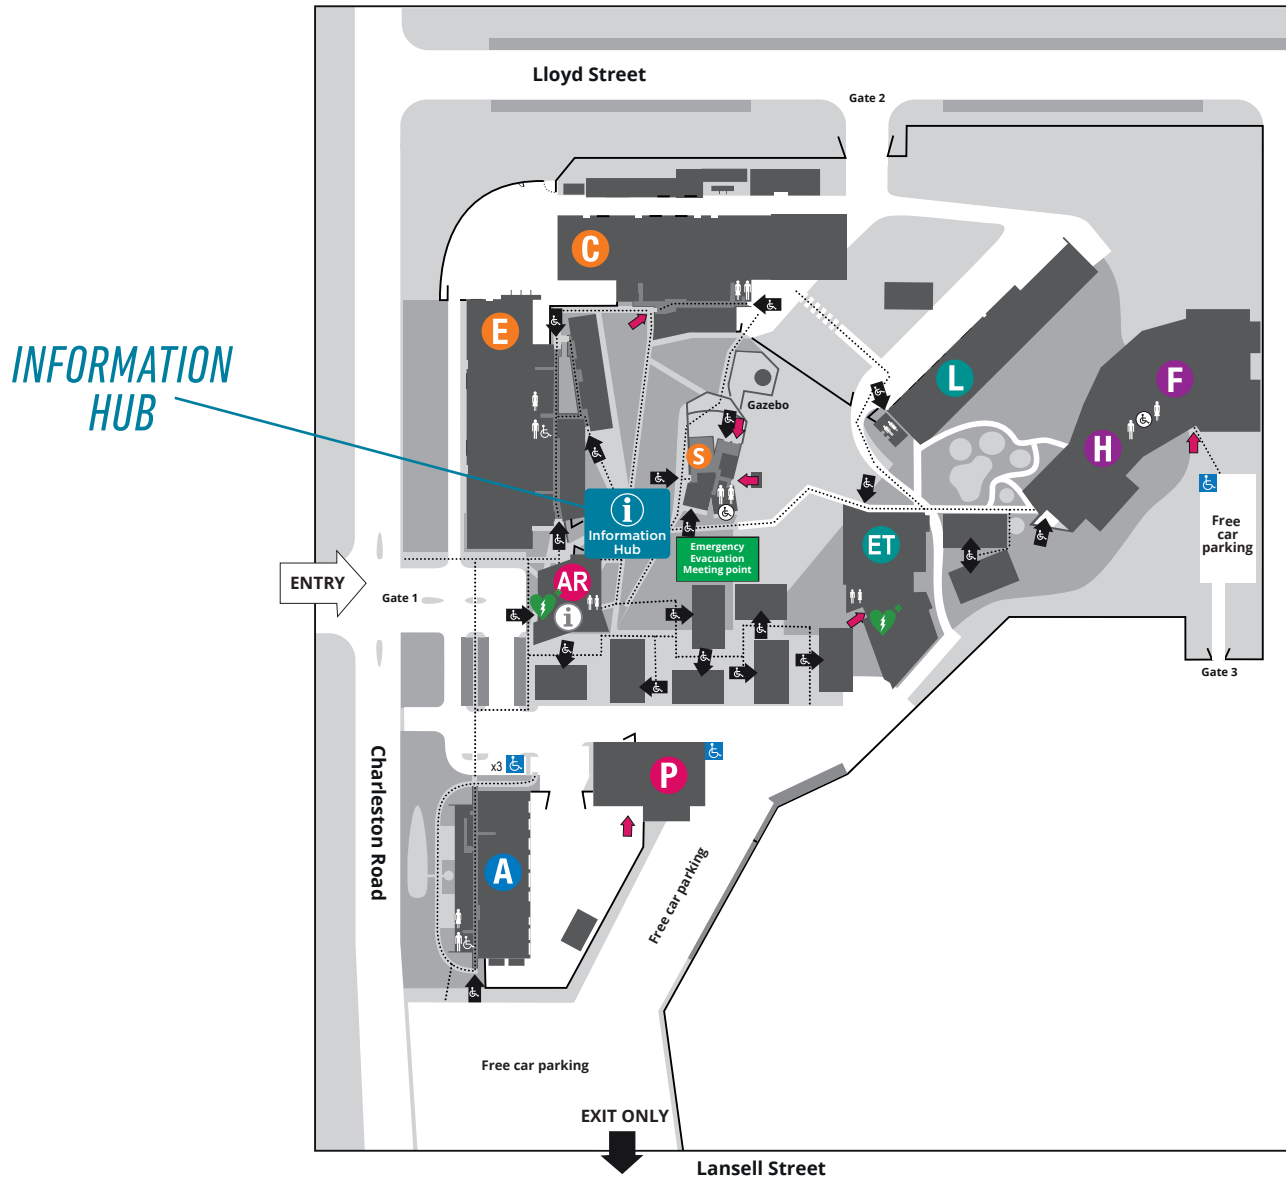

# OPEN NIGHT

Tonight is your chance to get an exclusive look at what Bendigo TAFE offers, to help you find the course that's right for you. Attend one of our interactive workshops, tour our cutting-edge facilities and meet our expert teachers and trainers.

EXHIBITORS	ABOUT	LOCATION	TIME
<b>Trades</b>			
<b>Automotive</b>			
<b>Animals, Plants and Sciences</b>	Talk about your options with our teachers and staff	Information Hub	4.00 – 7.00pm
<b>Training and Assessment</b>			
Skills and Jobs Centre	Free, independent career and study pathway advice		
Student Support	Find out how you can receive support while studying		
Smoke and Roast Food Truck			
Coffee Vahland's Cafe	Available for purchase	Car park	4.00 – 7.00pm
<b>Presentations and Demonstrations: Departing from the Information Hub</b>			
<b>Training and Assessment</b>	Opening opportunities to a different career	SC 1.05	6.30pm
<b>Tours and Demonstrations: Departing from the Information Hub</b>			
Campus Tour	Get a general overview of the Charleston Road campus		4.00, 5.00, 6.00pm
<b>Automotive</b>	Your pathway to an automotive career starts here		5.00pm
<b>Trades</b>			
Engineering	An in-demand trade with many job options	Information Hub	4.00, 5.00, 6.00pm
Plumbing	A huge pipeline of opportunities		4.00, 5.00, 6.00pm
Carpentry	Carpentry opens the door to the future		4.30, 5.30, 6.30pm
Electrical	Spark up your career with an electrical course		4.30, 5.30, 6.30pm
<b>Animals, Plants and Sciences</b>	Take a look at our Lab Sciences, Vet Nursing and Animal Studies facilities		4.30, 5.30pm

# CHARLESTON ROAD CAMPUS MAP

**CAR PARKING**  
Onsite free parking available.

SCAN FOR MORE INFO ABOUT OUR COURSES